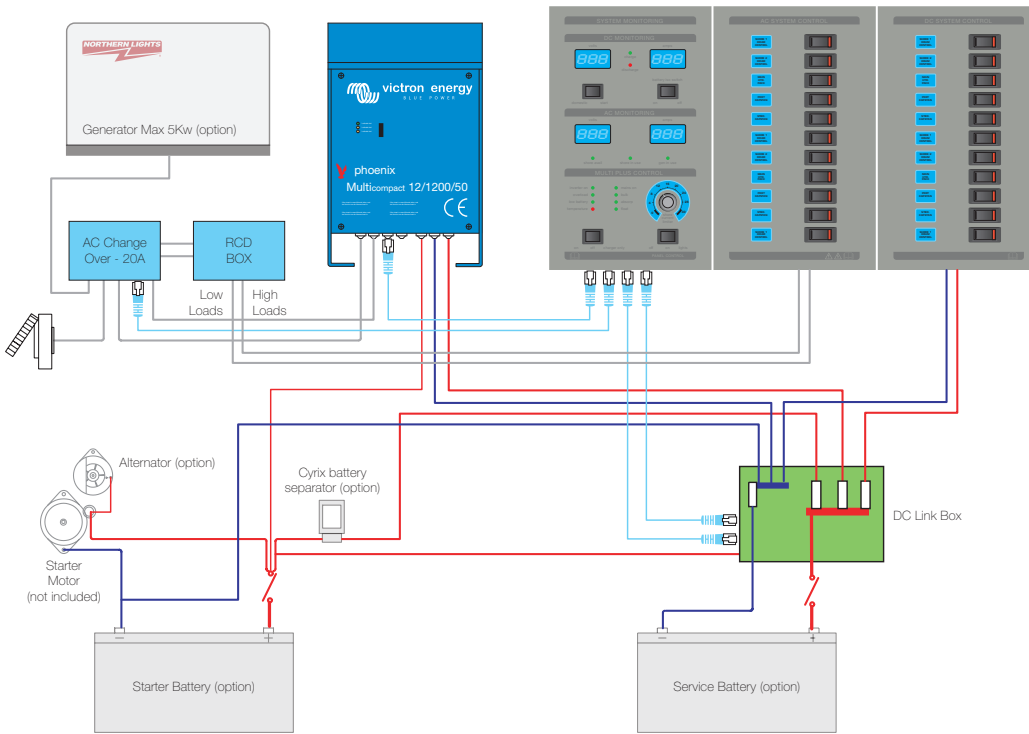

SYSTEM OVERVIEW

AC Changeover 32A connection diagram - MultiPlus