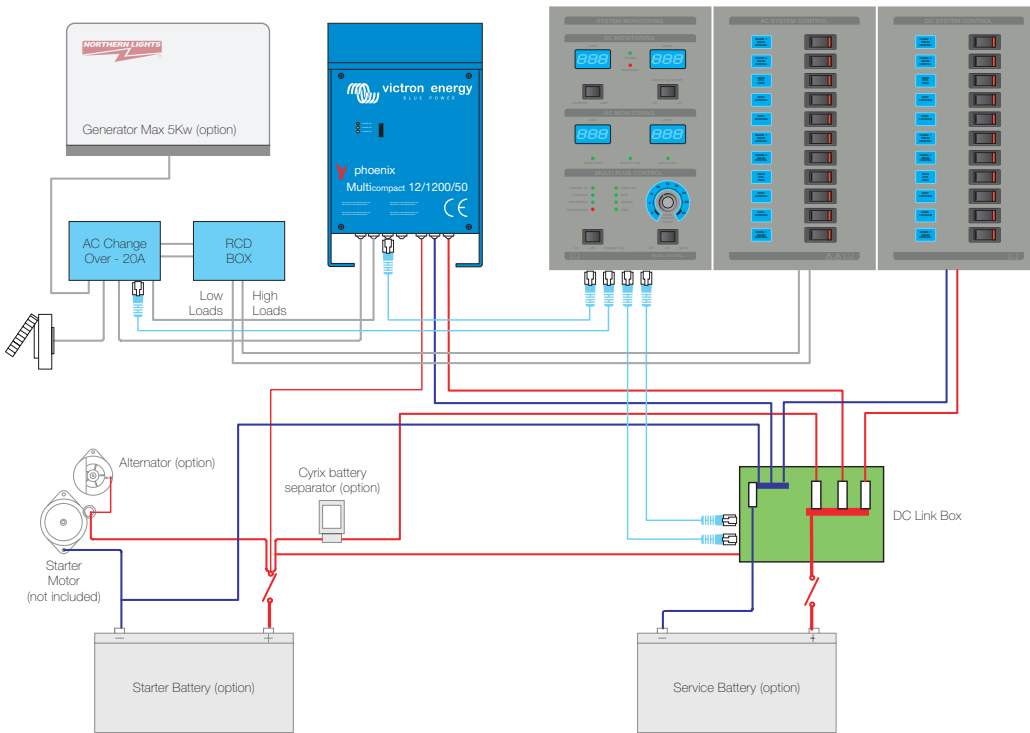

SYSTEM OVERVIEW

AC Changeover 20A connection diagram - MultiPlus